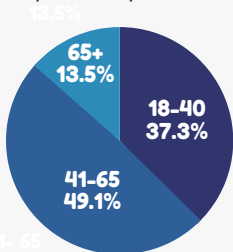

SHOW'S MILWAUKEE SURVEY (2018-2019)

Who took part in the survey?

Over 500 Milwaukee city residents took our survey.

Race/Ethnicity (self-reported)

Gender (self-reported)

62% female
38% male

Participation by Zip Code

Yellow dots are the locations of our Community Partners.

How old are participants?

What is their level of education?

WHAT'S NEXT?

Check us out:
www.show.wisc.edu

Find us on Facebook!
facebook.com/show.wi