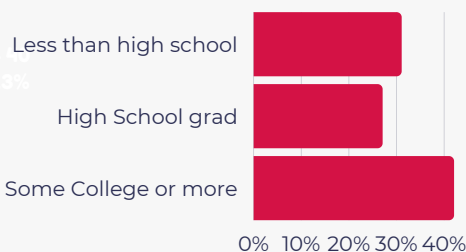

SHOW'S MILWAUKEE SURVEY (2018-2019)

Who took part in the survey?

Over 500 Milwaukee city residents took our survey.

Race/Ethnicity (self-reported)

Gender (self-reported)

62% female
38% male

Participation by Zip Code

Yellow dots are the locations of our Community Partners.

How old are participants?

What is their level of education?

WHAT'S NEXT?

Check us out:
www.show.wisc.edu

Find us on Facebook!
facebook.com/show.wi