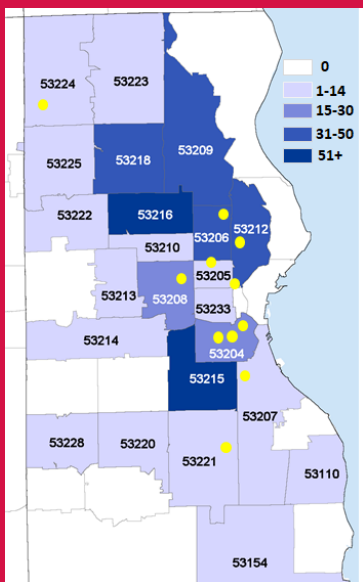

SHOW'S MILWAUKEE SURVEY (2018-2019)

Who took part in the survey?

Over 500 Milwaukee city residents took our survey.

Race/Ethnicity (self-reported)

Gender (self-reported)

62% female
38% male

Participation by Zip Code

Yellow dots are the locations of our Community Partners.

How old are participants?

What is their level of education?

WHAT'S NEXT?

Check us out:
www.show.wisc.edu

Find us on Facebook!
facebook.com/show.wi