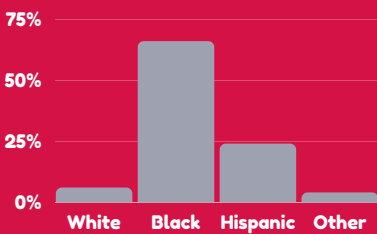

SHOW'S MILWAUKEE SURVEY (2018-2019)

Who took part in the survey?

Over 500 Milwaukee city residents took our survey.

Race/Ethnicity (self-reported)

Gender (self-reported)

62% female
38% male

Participation by Zip Code

Yellow dots are the locations of our Community Partners.

How old are participants?

What is their level of education?

WHAT'S NEXT?

Check us out:
www.show.wisc.edu

Find us on Facebook!
facebook.com/show.wi